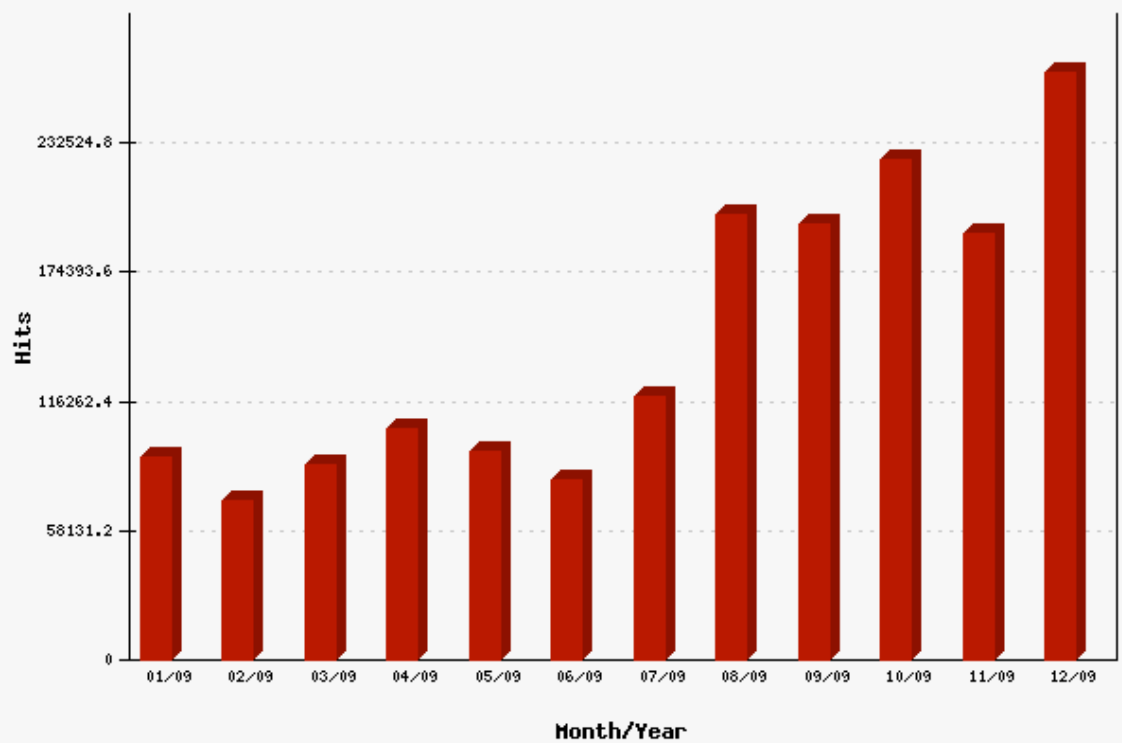

Report created by Site Analytics for <http://www.cofah.com> on 01-15-10

This report identifies the number of times any item or page on the site has been requested or accessed by visitors. The number of hits is almost certainly greater than the number of page views and visitors to the site.

Hits

Date	Hits	Percentage
January, 2009	91,485	5.30
February, 2009	72,019	4.17
March, 2009	87,856	5.09
April, 2009	104,398	6.05
May, 2009	93,541	5.42
June, 2009	81,216	4.70
July, 2009	118,770	6.88
August, 2009	199,961	11.58
September, 2009	196,107	11.36
October, 2009	224,880	13.03
November, 2009	191,833	11.11
December, 2009	264,232	15.31
Total	1,726,298	100%