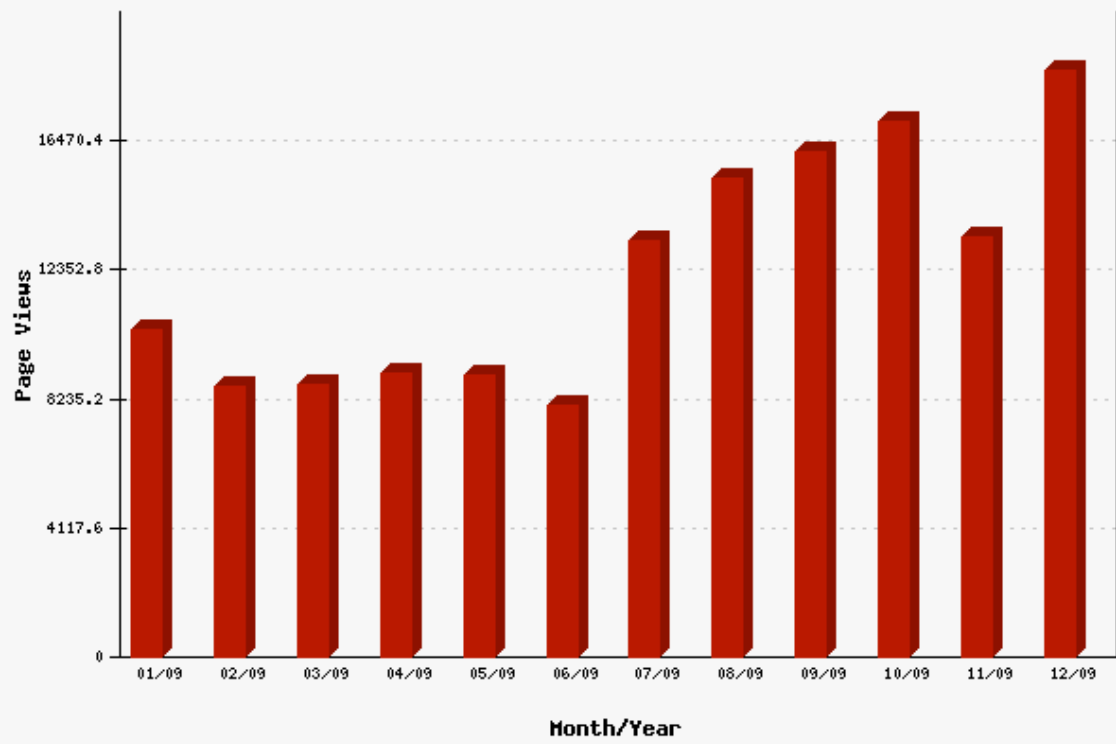

This report shows the number of times the Web site's pages have been accessed within a given time frame.

Page Views

Date	Page Views	Percentage
January, 2009	10,432	7.06
February, 2009	8,614	5.83
March, 2009	8,722	5.90
April, 2009	9,081	6.15
May, 2009	8,972	6.07
June, 2009	8,059	5.46
July, 2009	13,267	8.98
August, 2009	15,269	10.34
September, 2009	16,125	10.92
October, 2009	17,061	11.55
November, 2009	13,395	9.07
December, 2009	18,716	12.67
Total	147,713	100%