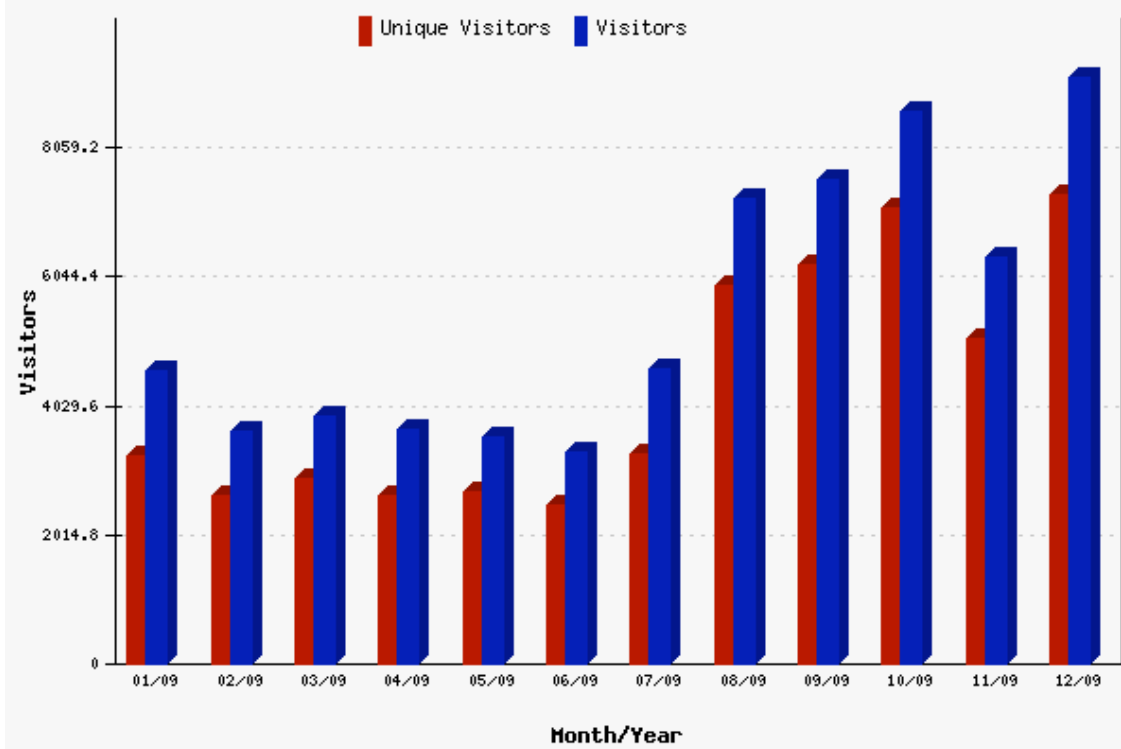

**These Site Analytics reports display traffic and visitor activity for the Web site cofah.com.**

**Date range: 01-01-09 to 12-31-09**

**Copyright © 2003 - 2010. All rights reserved.**

The Visitor Report shows the numbers of unique and total visitors to the site, thus providing an overview of site traffic for the selected period of time.

## Visitors

Date	Unique Visitors	Visitors
January, 2009	3,258	4,579
February, 2009	2,629	3,631
March, 2009	2,893	3,868
April, 2009	2,624	3,649
May, 2009	2,688	3,545
June, 2009	2,488	3,315
July, 2009	3,279	4,601
August, 2009	5,906	7,274
September, 2009	6,244	7,561
October, 2009	7,119	8,641
November, 2009	5,079	6,358
December, 2009	7,319	9,158
<b>Total</b>	<b>51,526</b>	<b>66,180</b>

## Report created by Site Analytics for <http://www.cofah.com> on 01-15-10

This report indicates the country of origin of the visitors to the Web site. Site Analytics determines the location by examining the visitor's IP address. The geographical user information enables you to build site content and ad campaigns targeting particular locales.

This report shows the number of times the Web site's pages have been accessed within a given time frame.